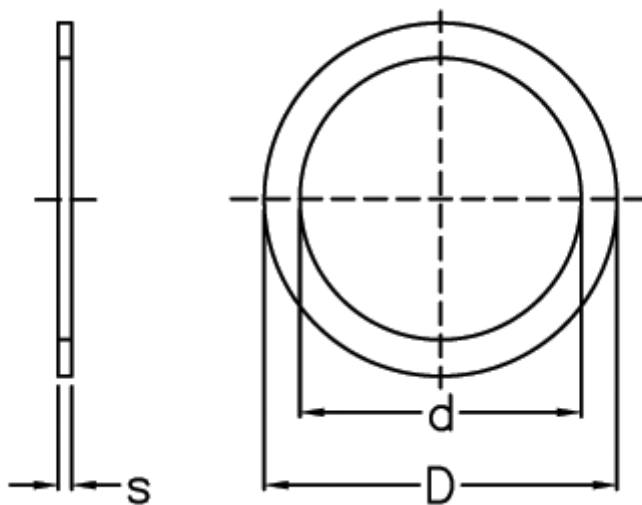

Article number: 0130589

Description: Support washer
37x47x2,5 DIN 988

Measures

d	= 37
D	= 47
Description	= 37x47x2,5
s	= 2.5
tol	= -0.05
Weight kg/1000	= 12.900